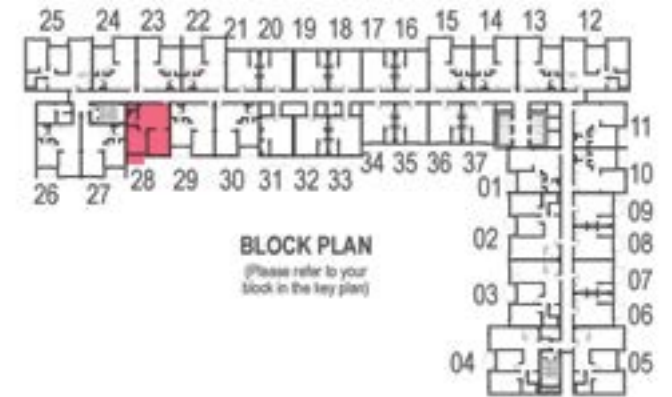

TYPICAL FLOOR

STUDIO

AREA: 401 sq. ft.

FLAT NOS: 6 TO 9, 16 TO 21,
31 TO 37

TYPICAL FLOOR - TYPE I

1 BED ROOM

AREA: 626 sq. ft.
 FLAT NOS: 1, 10, 11, 13, 14, 15,
 22, 23, 24, 29, 30

TYPICAL FLOOR - TYPE II

1 BED ROOM

AREA: 653 sq. ft.

FLAT NOS: 26, 27

TYPICAL FLOOR - TYPE II

1 BED ROOM

AREA: 643 sq. ft.

FLAT NOS: 28

TYPICAL FLOOR - TYPE I