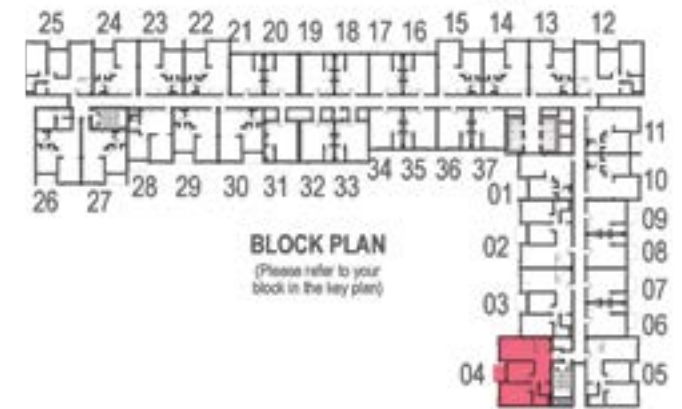

TYPICAL FLOOR - TYPE II

2 BED ROOM

AREA: 984 sq. ft.
FLAT NOS: 04