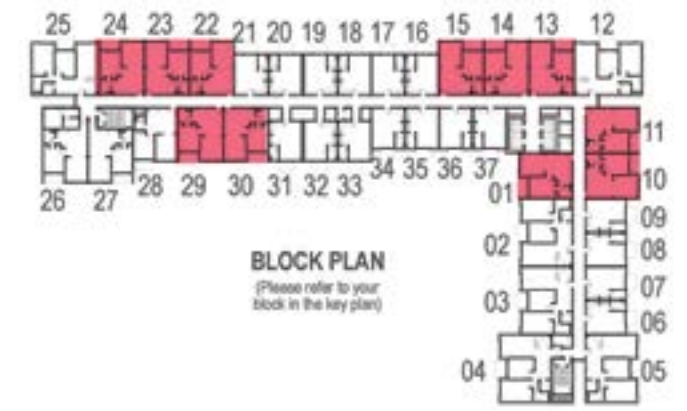

TYPICAL FLOOR

STUDIO

AREA: 401 sq. ft.

FLAT NOS: 6 TO 9, 16 TO 21,
31 TO 37

TYPICAL FLOOR - TYPE I

1 BED ROOM

AREA: 626 sq. ft.
 FLAT NOS: 1, 10, 11, 13, 14, 15,
 22, 23, 24, 29, 30

TYPICAL FLOOR - TYPE II

1 BED ROOM

AREA: 653 sq. ft.

FLAT NOS: 26, 27

TYPICAL FLOOR - TYPE II

1 BED ROOM

AREA: 643 sq. ft.

FLAT NOS: 28

TYPICAL FLOOR - TYPE I

2 BED ROOM

AREA: 926 sq. ft.

FLAT NOS: 02, 03, 05, 12, 25

TYPICAL FLOOR - TYPE II

2 BED ROOM

AREA: 984 sq. ft.
FLAT NOS: 04