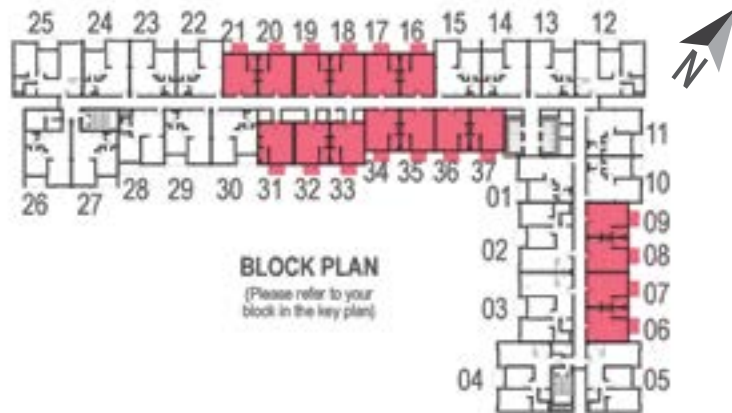

TYPICAL FLOOR

STUDIO

AREA: 401 sq. ft.

FLAT NOS: 6 TO 9, 16 TO 21,
31 TO 37

TYPICAL FLOOR - TYPE I

1 BED ROOM

AREA: 626 sq. ft.
 FLAT NOS: 1, 10, 11, 13, 14, 15,
 22, 23, 24, 29, 30

TYPICAL FLOOR - TYPE II

1 BED ROOM

AREA: 653 sq. ft.

FLAT NOS: 26, 27

TYPICAL FLOOR - TYPE II

1 BED ROOM

AREA: 643 sq. ft.

FLAT NOS: 28

TYPICAL FLOOR - TYPE I

2 BED ROOM

AREA: 926 sq. ft.

FLAT NOS: 02, 03, 05, 12, 25

TYPICAL FLOOR - TYPE II

2 BED ROOM

AREA: 984 sq. ft.
FLAT NOS: 04