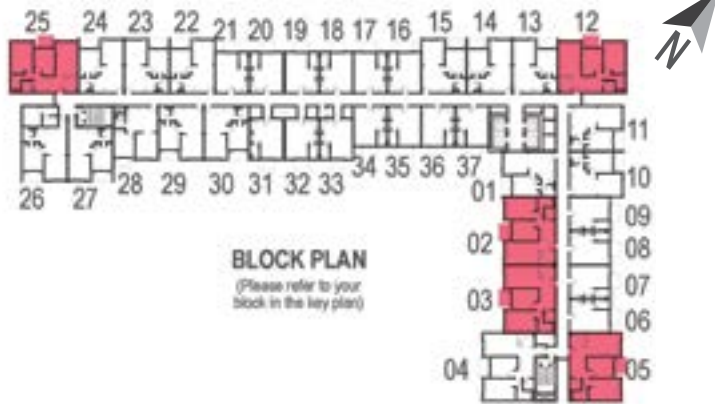

TYPICAL FLOOR

STUDIO

AREA: 401 sq. ft.

FLAT NOS: 6 TO 9, 16 TO 21,
31 TO 37

TYPICAL FLOOR - TYPE I

1 BED ROOM

AREA: 626 sq. ft.
 FLAT NOS: 1, 10, 11, 13, 14, 15,
 22, 23, 24, 29, 30

TYPICAL FLOOR - TYPE II

1 BED ROOM

AREA: 653 sq. ft.

FLAT NOS: 26, 27

TYPICAL FLOOR - TYPE II

1 BED ROOM

AREA: 643 sq. ft.

FLAT NOS: 28

TYPICAL FLOOR - TYPE I

2 BED ROOM

AREA: 926 sq. ft.

FLAT NOS: 02, 03, 05, 12, 25

TYPICAL FLOOR - TYPE II

2 BED ROOM

AREA: 984 sq. ft.
FLAT NOS: 04